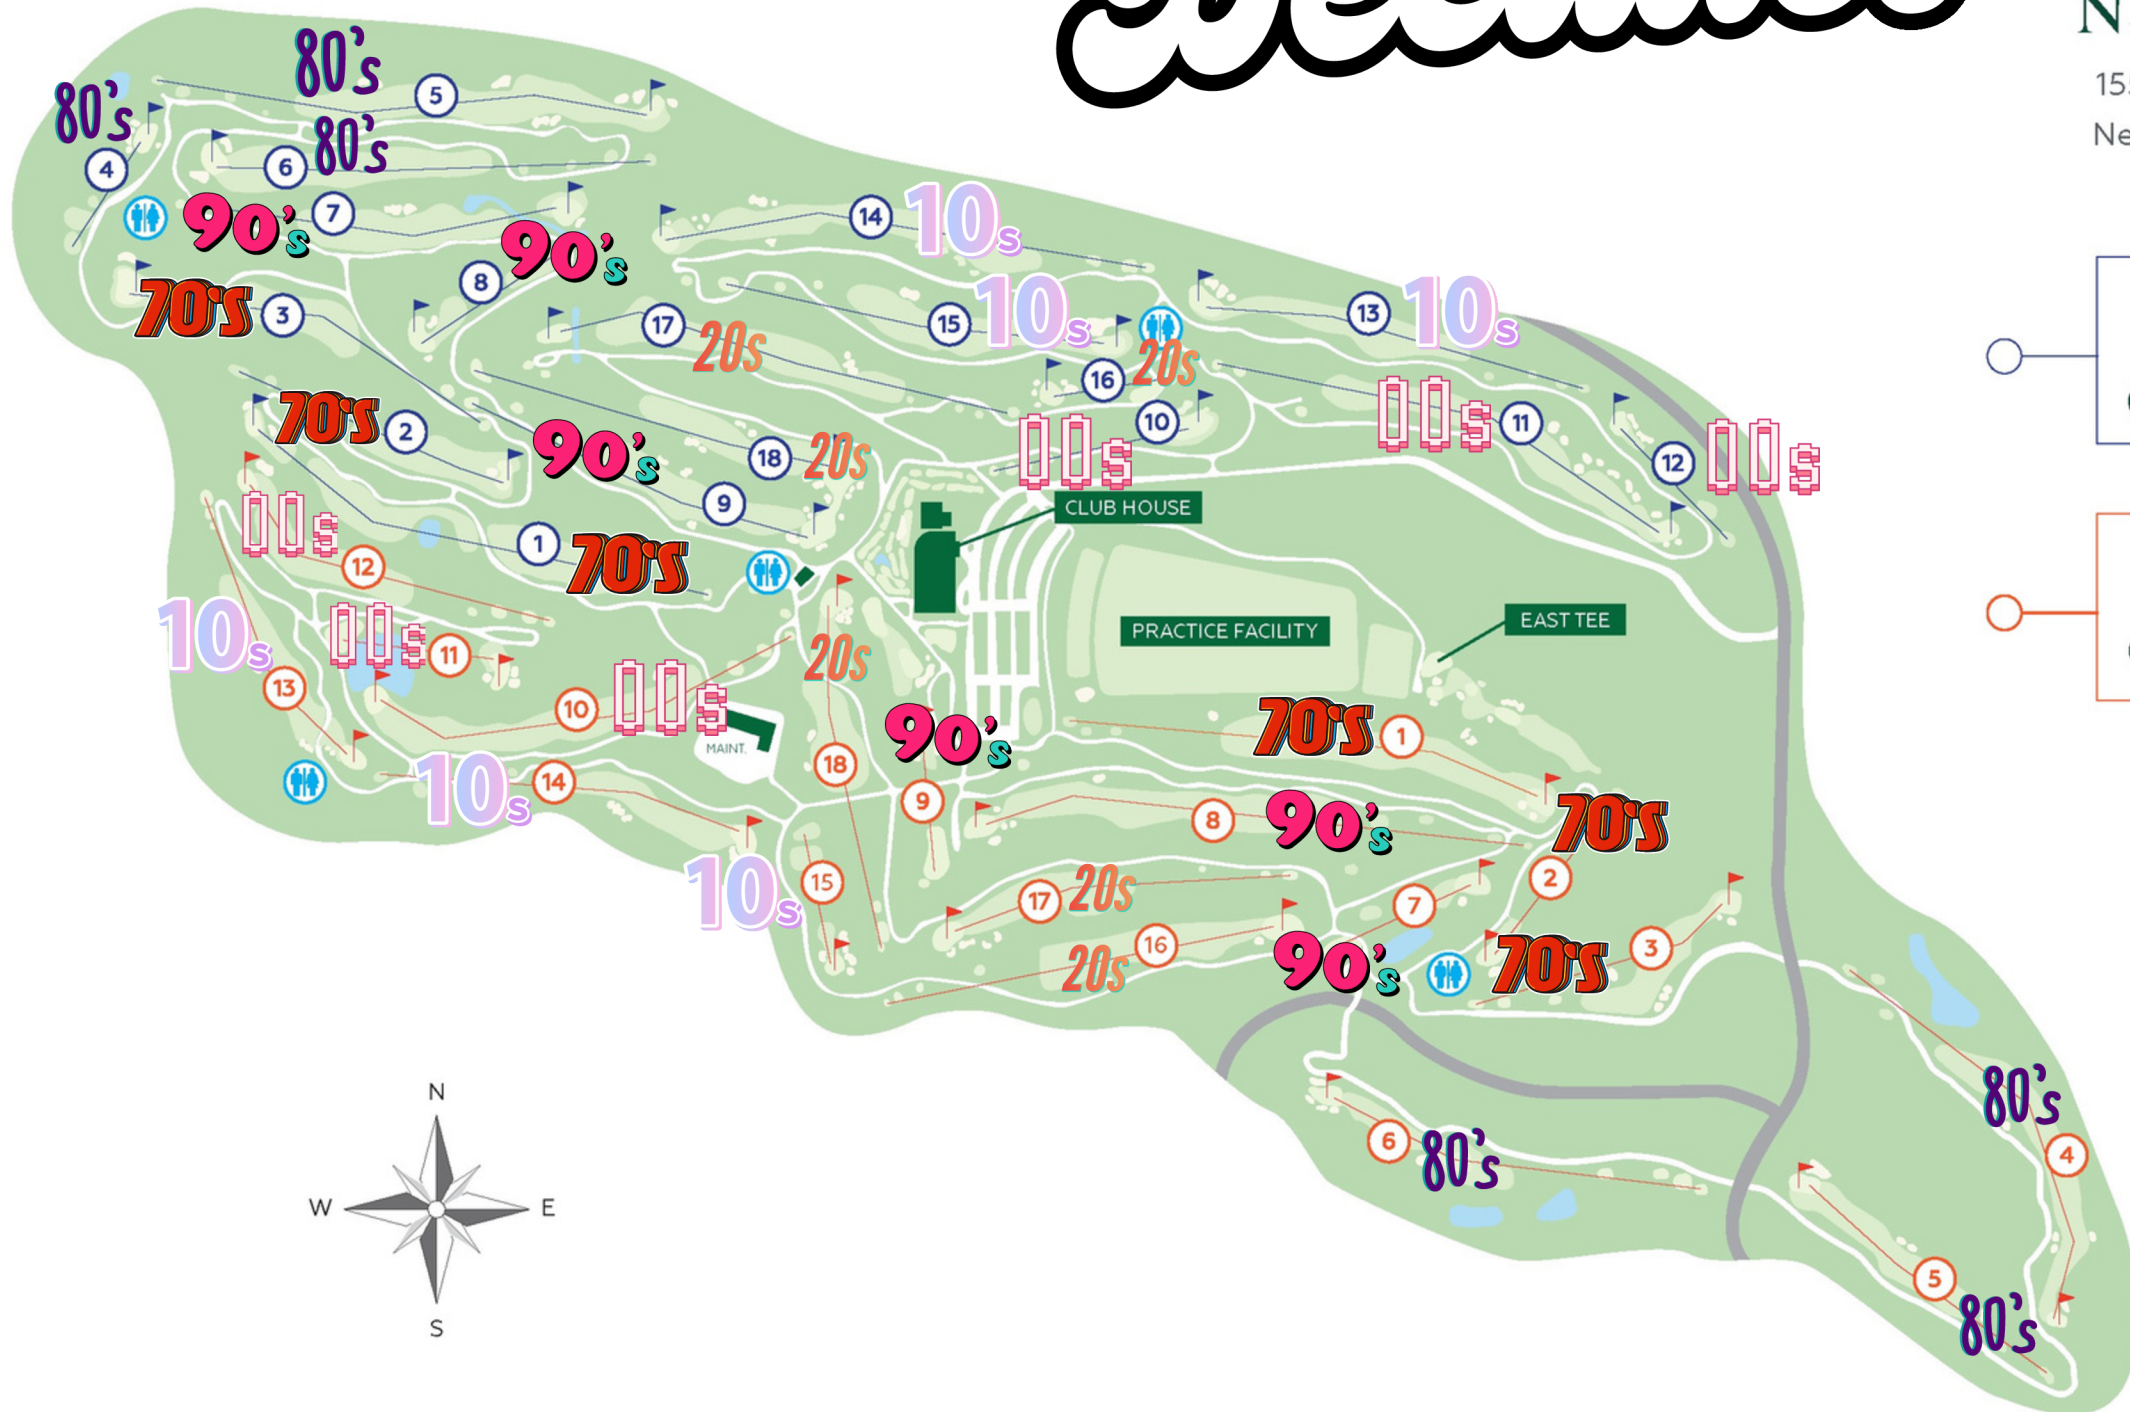

# ROCKIN' THROUGH THE Decades

THE GOLF CLUB AT  
**NEWCASTLE**

15500 Six Penny Lane  
Newcastle, WA 98059  
425.793.5566

**70's**

Coal 1-3  
China 1-3

**80's**

Coal 4-6  
China 4-6

**90's**

Coal 7-9  
China 7-9

Coal 10-12  
China 10-12

**10's**

Coal 13-15  
China 13-15

**20's**

Coal 16-18  
China 16-18

# ROCKIN' THROUGH THE Decades

# 90's

Coal 7-9  
China 7-9